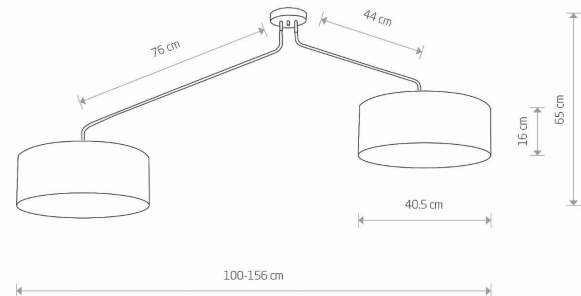

LUMINAIRE MODEL

FALCON
7948

CATALOGUE GROUP
COUNTRY OF ORIGIN

—
MADE IN POLAND

LIGHT SOURCE **E27**
LIGHT SOURCES TYPE **Replaceable**
MAXIMUM WATTAGE **25W only LED**
LAMP INCLUDES SOURCE OF LIGHT **No**
NUMBER OF LIGHT SOURCES **6**
IP **IP20**
Interior use

PACKAGE DIMENSIONS (L/W/H) **97cm/45cm/36cm**
NET/GROSS WEIGHT **2.78kg/5.08kg**
ASSEMBLY METHOD **Bridge**
LEADING/SUPPLEMENTARY COLOR **Gray,White**
MATERIALS **Fabric,Plastic,Painted steel**
STYLE **Modern**
ELECTRICAL SECURITY CLASS **I**
POWER SUPPLY **220-230V/50/60Hz**

DIMENSIONS

5 9 0 3 1 3 9 7 9 4 8 9 3