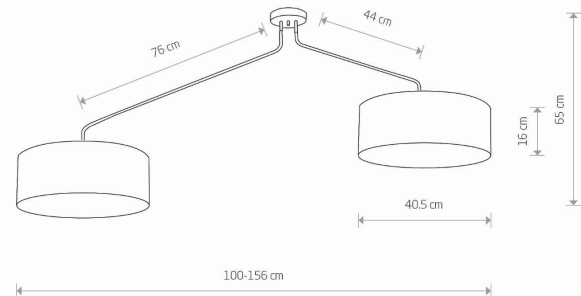

LUMINAIRE MODEL

FALCON
7950

CATALOGUE GROUP
COUNTRY OF ORIGIN

—
MADE IN POLAND

LIGHT SOURCE **E27**
 LIGHT SOURCES TYPE **Replaceable**
 MAXIMUM WATTAGE **25W only LED**
 LAMP INCLUDES SOURCE OF LIGHT **No**
 NUMBER OF LIGHT SOURCES **6**
 IP **IP20**
Interior use

PACKAGE DIMENSIONS (L/W/H) **97cm/45cm/36cm**

NET/GROSS WEIGHT **2.78kg/5.08kg**

ASSEMBLY METHOD **Bridge**

LEADING/SUPPLEMENTARY COLOR **Black,White**

MATERIALS **Fabric,Plastic,Painted steel**

STYLE **Modern**

ELECTRICAL SECURITY CLASS **I**

POWER SUPPLY **220-230V/50/60Hz**

DIMENSIONS

5 903139795098