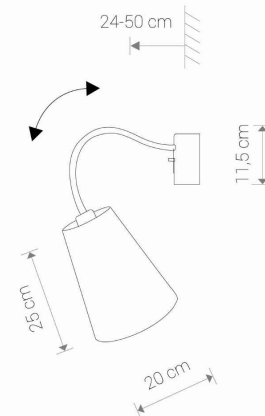

LUMINAIRE MODEL

FLEX SHADE
9758

CATALOGUE GROUP
COUNTRY OF ORIGIN

—
MADE IN POLAND

LIGHT SOURCE **E27**
 LIGHT SOURCES TYPE **Replaceable**
 MAXIMUM WATTAGE **25W only LED**
 LAMP INCLUDES SOURCE OF LIGHT **No**
 NUMBER OF LIGHT SOURCES **1**
 IP **IP20**
Interior use

PACKAGE DIMENSIONS (L/W/H) **26,5cm/27cm/23,5cm**

NET/GROSS WEIGHT **0,5kg/0,81kg**

ASSEMBLY METHOD **Hanger**

LEADING/SUPPLEMENTARY COLOR **Black**

SWITCH **Yes**

MATERIALS **Fabric, Flexible stem, Painted steel**

STYLE **Modern**

ELECTRICAL SECURITY CLASS **I**

POWER SUPPLY **~220-230V/50/60Hz**

DIMENSIONS

5 903139975896