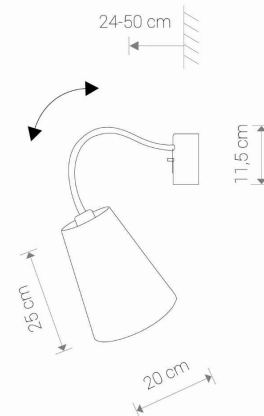

LUMINAIRE MODEL

FLEX SHADE
9764

CATALOGUE GROUP
COUNTRY OF ORIGIN

—
MADE IN POLAND

LIGHT SOURCE **E27**
 LIGHT SOURCES TYPE **Replaceable**
 MAXIMUM WATTAGE **25W only LED**
 LAMP INCLUDES SOURCE OF LIGHT **No**
 NUMBER OF LIGHT SOURCES **1**
 IP **IP20**
Interior use

PACKAGE DIMENSIONS (L/W/H) **26,5cm/27cm/23,5cm**

NET/GROSS WEIGHT **0,5kg/0,81kg**

ASSEMBLY METHOD **Hanger**

LEADING/SUPPLEMENTARY COLOR **White**

SWITCH **Yes**

MATERIALS **Fabric, Flexible stem, Painted steel**

STYLE **Modern**

ELECTRICAL SECURITY CLASS **I**

POWER SUPPLY **~220-230V/50/60Hz**

DIMENSIONS

5 903139976497