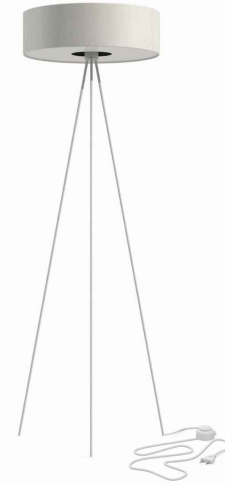

LUMINAIRE MODEL

**CADILAC**  
**7990**

CATALOGUE GROUP  
COUNTRY OF ORIGIN

—  
**MADE IN POLAND**

LIGHT SOURCE **E27**  
 LIGHT SOURCES TYPE **Replaceable**  
 MAXIMUM WATTAGE **25W only LED**  
 LAMP INCLUDES SOURCE OF LIGHT **No**  
 NUMBER OF LIGHT SOURCES **3**  
 IP **IP20**  
**Interior use**

PACKAGE DIMENSIONS (L/W/H) **155cm/15.5cm/15.5cm**

NET/GROSS WEIGHT **2.3kg/5.04kg**

ASSEMBLY METHOD **Free-standing product**

LEADING/SUPPLEMENTARY COLOR **Cream,White**

SWITCH **Yes**

MATERIALS **Fabric,Painted steel,Plastic**

STYLE **Modern**

ELECTRICAL SECURITY CLASS **II**

POWER SUPPLY **220-230V/50/60Hz**

DIMENSIONS

5 903 139799096