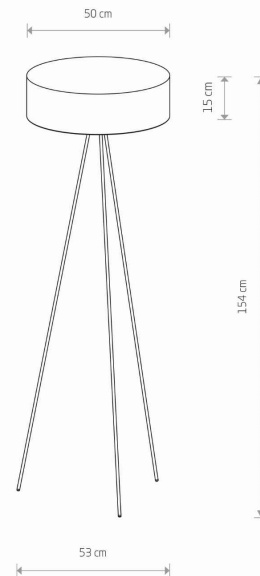

LUMINAIRE MODEL

**CADILAC**  
**7990**

CATALOGUE GROUP  
COUNTRY OF ORIGIN

—  
**MADE IN POLAND**

LIGHT SOURCE **E27**  
 LIGHT SOURCES TYPE **Replaceable**  
 MAXIMUM WATTAGE **25W only LED**  
 LAMP INCLUDES SOURCE OF LIGHT **No**  
 NUMBER OF LIGHT SOURCES **3**  
 IP **IP20**  
**Interior use**

PACKAGE DIMENSIONS (L/W/H) **155cm/15.5cm/15.5cm**

NET/GROSS WEIGHT **2.3kg/5.04kg**

ASSEMBLY METHOD **Free-standing product**

LEADING/SUPPLEMENTARY COLOR **Cream,White**

SWITCH **Yes**

MATERIALS **Fabric,Painted steel,Plastic**

STYLE **Modern**

ELECTRICAL SECURITY CLASS **II**

POWER SUPPLY **220-230V/50/60Hz**

DIMENSIONS

5 903 139799096