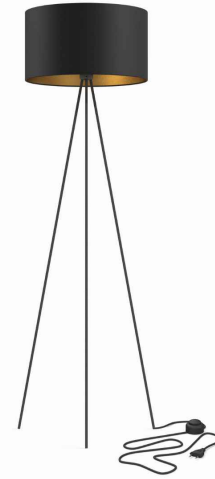

LUMINAIRE MODEL

CADILAC
7991

CATALOGUE GROUP
COUNTRY OF ORIGIN

—
MADE IN POLAND

LIGHT SOURCE **E27**
LIGHT SOURCES TYPE **Replaceable**
MAXIMUM WATTAGE **25W only LED**
LAMP INCLUDES SOURCE OF LIGHT **No**
NUMBER OF LIGHT SOURCES **1**
IP **IP20**
Interior use

PACKAGE DIMENSIONS (L/W/H) **146cm/8cm/8cm**

NET/GROSS WEIGHT **1.92kg/3.9kg**

ASSEMBLY METHOD **Free-standing product**

LEADING/SUPPLEMENTARY COLOR **Black-Gold,Black**

SWITCH **Yes**

MATERIALS **Fabric,Painted steel**

STYLE **Modern**

ELECTRICAL SECURITY CLASS **II**

POWER SUPPLY **220-230V/50/60Hz**