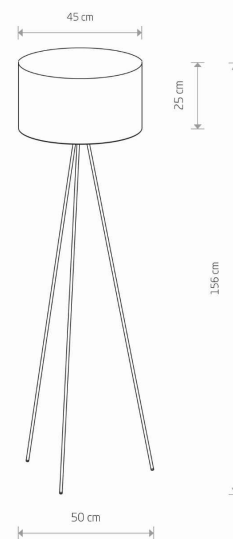

LUMINAIRE MODEL

CADILAC
7992

CATALOGUE GROUP
COUNTRY OF ORIGIN

—
MADE IN POLAND

LIGHT SOURCE **E27**
 LIGHT SOURCES TYPE **Replaceable**
 MAXIMUM WATTAGE **25W only LED**
 LAMP INCLUDES SOURCE OF LIGHT **No**
 NUMBER OF LIGHT SOURCES **1**
 IP **IP20**
Interior use

PACKAGE DIMENSIONS (L/W/H) **146cm/8cm/8cm**
 NET/GROSS WEIGHT **1.92kg/3.9kg**
 ASSEMBLY METHOD **Free-standing product**
 LEADING/SUPPLEMENTARY COLOR **Gray,Black**
 SWITCH **Yes**
 MATERIALS **Fabric,Painted steel**
 STYLE **Modern**
 ELECTRICAL SECURITY CLASS **II**
 POWER SUPPLY **220-230V/50/60Hz**

DIMENSIONS

5 903 139799294