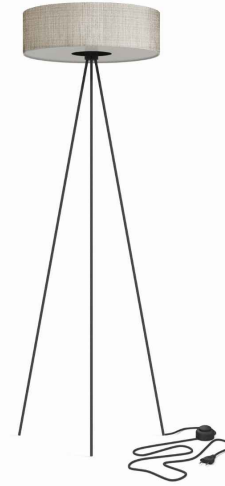

LUMINAIRE MODEL

CADILAC
8190

CATALOGUE GROUP
COUNTRY OF ORIGIN

—
MADE IN POLAND

LIGHT SOURCE **E27**
LIGHT SOURCES TYPE **Replaceable**
MAXIMUM WATTAGE **25W only LED**
LAMP INCLUDES SOURCE OF LIGHT **No**
NUMBER OF LIGHT SOURCES **3**
IP **IP20**
Interior use

PACKAGE DIMENSIONS (L/W/H) **155cm/15.5cm/15.5cm**

NET/GROSS WEIGHT **2.3kg/5.04kg**

ASSEMBLY METHOD **Free-standing product**

LEADING/SUPPLEMENTARY COLOR **Gray,Black**

SWITCH **Yes**

MATERIALS **Fabric,Painted steel,Plastic**

STYLE **Modern**

ELECTRICAL SECURITY CLASS **II**

POWER SUPPLY **220-230V/50/60Hz**

DIMENSIONS

5 903139819091