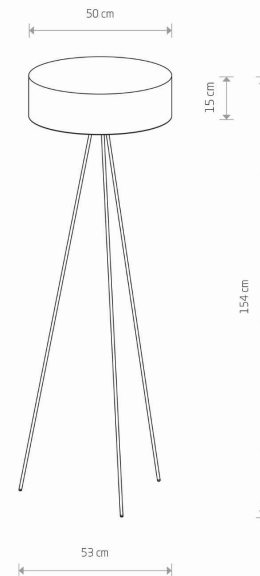

LUMINAIRE MODEL

CADILAC
8190

CATALOGUE GROUP
COUNTRY OF ORIGIN

—
MADE IN POLAND

LIGHT SOURCE **E27**
LIGHT SOURCES TYPE **Replaceable**
MAXIMUM WATTAGE **25W only LED**
LAMP INCLUDES SOURCE OF LIGHT **No**
NUMBER OF LIGHT SOURCES **3**
IP **IP20**
Interior use

PACKAGE DIMENSIONS (L/W/H) **155cm/15.5cm/15.5cm**

NET/GROSS WEIGHT **2.3kg/5.04kg**

ASSEMBLY METHOD **Free-standing product**

LEADING/SUPPLEMENTARY COLOR **Gray,Black**

SWITCH **Yes**

MATERIALS **Fabric,Painted steel,Plastic**

STYLE **Modern**

ELECTRICAL SECURITY CLASS **II**

POWER SUPPLY **220-230V/50/60Hz**

DIMENSIONS

5 903139819091