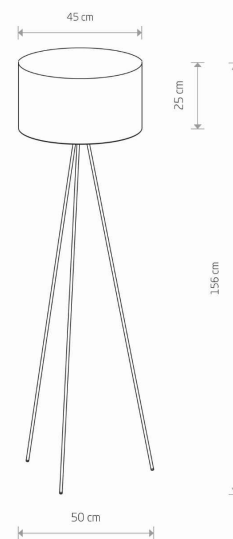

LUMINAIRE MODEL

CADILAC
8191

CATALOGUE GROUP
COUNTRY OF ORIGIN

—
MADE IN POLAND

LIGHT SOURCE **E27**
 LIGHT SOURCES TYPE **Replaceable**
 MAXIMUM WATTAGE **25W only LED**
 LAMP INCLUDES SOURCE OF LIGHT **No**
 NUMBER OF LIGHT SOURCES **1**
 IP **IP20**
Interior use

PACKAGE DIMENSIONS (L/W/H) **146cm/8cm/8cm**
 NET/GROSS WEIGHT **1.92kg/3.9kg**
 ASSEMBLY METHOD **Free-standing product**
 LEADING/SUPPLEMENTARY COLOR **White,White**
 SWITCH **Yes**
 MATERIALS **Fabric,Painted steel**
 STYLE **Modern**
 ELECTRICAL SECURITY CLASS **II**
 POWER SUPPLY **220-230V/50/60Hz**

DIMENSIONS

5 9 0 3 1 3 9 8 1 9 1 9 0