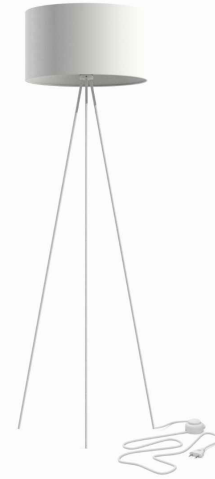

LUMINAIRE MODEL

CADILAC
8191

CATALOGUE GROUP
COUNTRY OF ORIGIN

—
MADE IN POLAND

LIGHT SOURCE **E27**
 LIGHT SOURCES TYPE **Replaceable**
 MAXIMUM WATTAGE **25W only LED**
 LAMP INCLUDES SOURCE OF LIGHT **No**
 NUMBER OF LIGHT SOURCES **1**
 IP **IP20**
Interior use

PACKAGE DIMENSIONS (L/W/H) **146cm/8cm/8cm**
 NET/GROSS WEIGHT **1.92kg/3.9kg**
 ASSEMBLY METHOD **Free-standing product**
 LEADING/SUPPLEMENTARY COLOR **White,White**
 SWITCH **Yes**
 MATERIALS **Fabric,Painted steel**
 STYLE **Modern**
 ELECTRICAL SECURITY CLASS **II**
 POWER SUPPLY **220-230V/50/60Hz**

DIMENSIONS

5 9 0 3 1 3 9 8 1 9 1 9 0