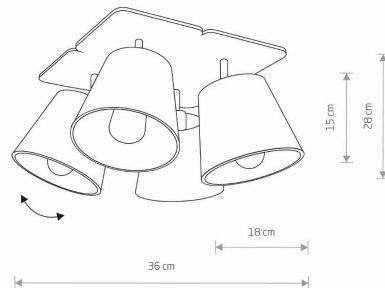

LUMINAIRE MODEL

**AWINION**  
**9716**

CATALOGUE GROUP  
COUNTRY OF ORIGIN

—  
**MADE IN POLAND**

LIGHT SOURCE **E27**  
 LIGHT SOURCES TYPE **Replaceable**  
 MAXIMUM WATTAGE **10W only LED**  
 LAMP INCLUDES SOURCE OF LIGHT **No**  
 NUMBER OF LIGHT SOURCES **4**  
 IP **IP20**  
**Interior use**

PACKAGE DIMENSIONS (L/W/H) **36cm/36cm/20cm**

NET/GROSS WEIGHT **2.05kg/2.53kg**

ASSEMBLY METHOD **Bridge**

LEADING/SUPPLEMENTARY COLOR **Gray, Dark wood**

MATERIALS **Fabric, Plywood, Painted steel**

STYLE **Modern**

ELECTRICAL SECURITY CLASS **I**

POWER SUPPLY **~220-230V/50/60Hz**

DIMENSIONS

5 903139971690