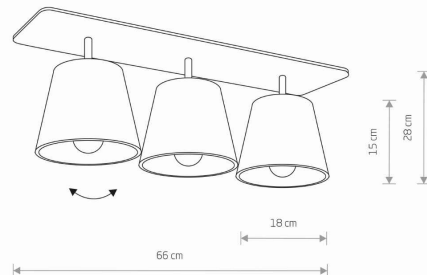

LUMINAIRE MODEL

AWINION
9717

CATALOGUE GROUP
COUNTRY OF ORIGIN

—
MADE IN POLAND

LIGHT SOURCE **E27**
 LIGHT SOURCES TYPE **Replaceable**
 MAXIMUM WATTAGE **10W only LED**
 LAMP INCLUDES SOURCE OF LIGHT **No**
 NUMBER OF LIGHT SOURCES **3**
 IP **IP20**
Interior use

PACKAGE DIMENSIONS (L/W/H) **66cm/18cm/12cm**

NET/GROSS WEIGHT **1.77kg/2.175kg**

ASSEMBLY METHOD **Bridge**

LEADING/SUPPLEMENTARY COLOR **Gray, Dark wood**

MATERIALS **Fabric, Plywood, Painted steel**

STYLE **Modern**

ELECTRICAL SECURITY CLASS **I**

POWER SUPPLY **~220-230V/50/60Hz**

DIMENSIONS

5 903139971799