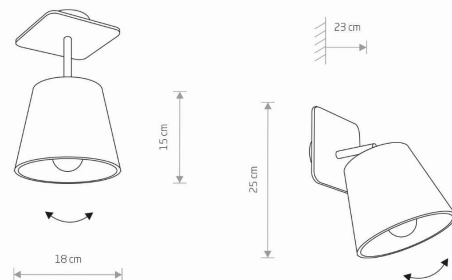

LUMINAIRE MODEL

**AWINION**  
**9718**

CATALOGUE GROUP  
COUNTRY OF ORIGIN

—  
**MADE IN POLAND**

LIGHT SOURCE **E27**  
 LIGHT SOURCES TYPE **Replaceable**  
 MAXIMUM WATTAGE **10W only LED**  
 LAMP INCLUDES SOURCE OF LIGHT **No**  
 NUMBER OF LIGHT SOURCES **1**  
 IP **IP20**  
**Interior use**

PACKAGE DIMENSIONS (L/W/H) **21cm/21cm/21cm**

NET/GROSS WEIGHT **0.47kg/0.62kg**

ASSEMBLY METHOD **Bridge**

LEADING/SUPPLEMENTARY COLOR **Gray, Dark wood**

MATERIALS **Fabric, Plywood, Painted steel**

STYLE **Modern**

ELECTRICAL SECURITY CLASS **I**

POWER SUPPLY **~220-230V/50/60Hz**

DIMENSIONS

5 903139971898