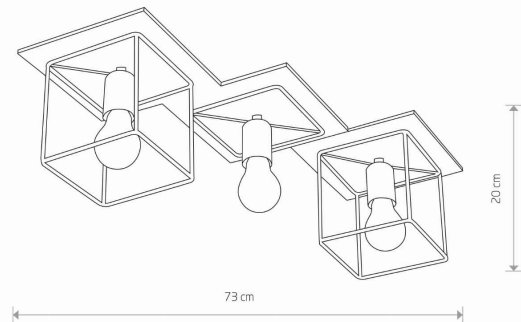

LUMINAIRE MODEL

COBA ANTIQUE
9043

CATALOGUE GROUP
COUNTRY OF ORIGIN

—
MADE IN POLAND

LIGHT SOURCE **E27**
LIGHT SOURCES TYPE **Replaceable**
MAXIMUM WATTAGE **25W only LED**
LAMP INCLUDES SOURCE OF LIGHT **No**
NUMBER OF LIGHT SOURCES **3**
IP **IP20**
Interior use

PACKAGE DIMENSIONS (L/W/H) **75cm/30cm/21cm**

NET/GROSS WEIGHT **1.77kg/2.4kg**

ASSEMBLY METHOD **Bridge**

LEADING/SUPPLEMENTARY COLOR **Dark wood, Black**

MATERIALS **Plywood, Painted steel**

STYLE **Modern**

ELECTRICAL SECURITY CLASS **I**

POWER SUPPLY **~220-230V/50/60Hz**

DIMENSIONS

5 9 0 3 1 3 9 9 0 4 3 9 1