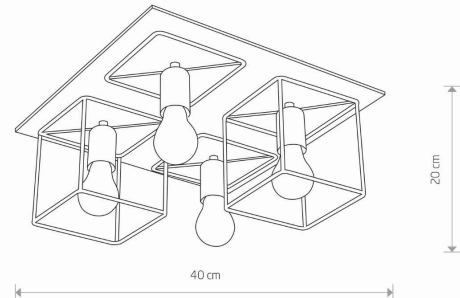

## CATALOGUE CARD

LUMINAIRE MODEL

**COBA ANTIQUE**  
**9044**

CATALOGUE GROUP  
COUNTRY OF ORIGIN

—  
**MADE IN POLAND**

LIGHT SOURCE **E27**  
LIGHT SOURCES TYPE **Replaceable**  
MAXIMUM WATTAGE **25W only LED**  
LAMP INCLUDES SOURCE OF LIGHT **No**  
NUMBER OF LIGHT SOURCES **4**  
IP **IP20**  
**Interior use**

PACKAGE DIMENSIONS (L/W/H) **44cm/44cm/25cm**

NET/GROSS WEIGHT **2.27kg/2.78kg**

ASSEMBLY METHOD **Bridge**

LEADING/SUPPLEMENTARY COLOR **Dark wood, Black**

MATERIALS **Plywood, Painted steel**

STYLE **Modern**

ELECTRICAL SECURITY CLASS **I**

POWER SUPPLY **~220-230V/50/60Hz**

DIMENSIONS

5 903139904490