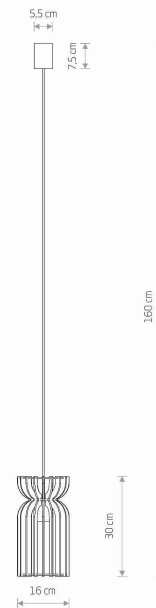

LUMINAIRE MODEL

KYMI B
10574

CATALOGUE GROUP
COUNTRY OF ORIGIN

—
MADE IN POLAND

LIGHT SOURCE **E27**
 LIGHT SOURCES TYPE **Replaceable**
 MAXIMUM WATTAGE **25W only LED**
 LAMP INCLUDES SOURCE OF LIGHT **No**
 NUMBER OF LIGHT SOURCES **1**
 IP **IP20**
Interior use

PACKAGE DIMENSIONS (L/W/H) **20cm/20cm/36cm**
 NET/GROSS WEIGHT **0.77kg/0.98kg**
 ASSEMBLY METHOD **Direct assembly**
 LEADING/SUPPLEMENTARY COLOR **Black**
 MATERIALS **Plywood, Painted steel, Braided cable**
 STYLE **Scandinavian**
 ELECTRICAL SECURITY CLASS **I**
 POWER SUPPLY **~220-230V/50/60Hz**

DIMENSIONS

5 9 0 3 1 3 9 1 0 5 7 4 3