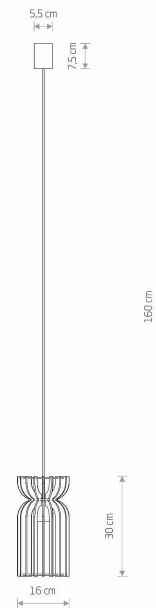

LUMINAIRE MODEL

**KYMI B**  
**10571**

CATALOGUE GROUP  
COUNTRY OF ORIGIN

—  
**MADE IN POLAND**

LIGHT SOURCE **E27**  
 LIGHT SOURCES TYPE **Replaceable**  
 MAXIMUM WATTAGE **25W only LED**  
 LAMP INCLUDES SOURCE OF LIGHT **No**  
 NUMBER OF LIGHT SOURCES **1**  
 IP **IP20**  
**Interior use**

PACKAGE DIMENSIONS **20cm/20cm/36cm**  
(L/W/H)

NET/GROSS WEIGHT **0.77kg/0.98kg**

ASSEMBLY METHOD **Direct assembly**

LEADING/SUPPLEMENTARY COLOR **Natural wood, White**

MATERIALS **Plywood, Painted steel, Braided cable**

STYLE **Scandinavian**

ELECTRICAL SECURITY CLASS **I**

POWER SUPPLY **~220-230V/50/60Hz**

DIMENSIONS

5 9 0 3 1 3 9 1 0 5 7 1 2