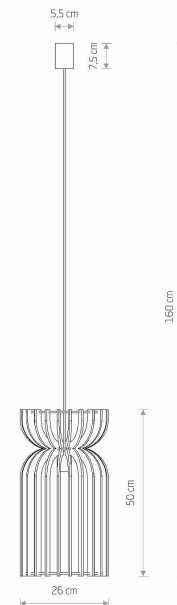

LUMINAIRE MODEL

KYMI A
10573

CATALOGUE GROUP
COUNTRY OF ORIGIN

—
MADE IN POLAND

LIGHT SOURCE **E27**
 LIGHT SOURCES TYPE **Replaceable**
 MAXIMUM WATTAGE **25W only LED**
 LAMP INCLUDES SOURCE OF LIGHT **No**
 NUMBER OF LIGHT SOURCES **1**
 IP **IP20**
Interior use

PACKAGE DIMENSIONS (L/W/H) **29cm/29cm/54cm**

NET/GROSS WEIGHT **1.33kg/1.7kg**

ASSEMBLY METHOD **Direct assembly**

LEADING/SUPPLEMENTARY COLOR **Black**

MATERIALS **Plywood, Painted steel, Braided cable**

STYLE **Scandinavian**

ELECTRICAL SECURITY CLASS **I**

POWER SUPPLY **~220-230V/50/60Hz**

DIMENSIONS

5 9 0 3 1 3 9 1 0 5 7 3 6