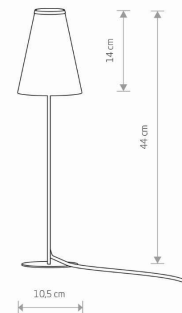

LUMINAIRE MODEL

**TRIFLE**  
**7758**

CATALOGUE GROUP  
COUNTRY OF ORIGIN

—  
**MADE IN POLAND**

LIGHT SOURCE **G9**  
LIGHT SOURCES TYPE **Replaceable**  
MAXIMUM WATTAGE **10W only LED**  
LAMP INCLUDES SOURCE OF LIGHT **No**  
NUMBER OF LIGHT SOURCES **1**  
IP **IP20**  
**Interior use**

PACKAGE DIMENSIONS (L/W/H) **37cm/11.5cm/11.5cm**  
NET/GROSS WEIGHT **0.27kg/0.39kg**  
ASSEMBLY METHOD **Free-standing product**  
LEADING/SUPPLEMENTARY COLOR **White,White**  
SWITCH **Yes**  
MATERIALS **Fabric,Painted aluminum**  
STYLE **Modern**  
ELECTRICAL SECURITY CLASS **II**  
POWER SUPPLY **220-230V/50/60Hz**

DIMENSIONS

5 9 0 3 1 3 9 7 7 5 8 9 2