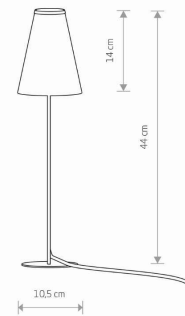

LUMINAIRE MODEL

**TRIFLE**  
**7761**

CATALOGUE GROUP  
COUNTRY OF ORIGIN

—  
**MADE IN POLAND**

LIGHT SOURCE **G9**  
 LIGHT SOURCES TYPE **Replaceable**  
 MAXIMUM WATTAGE **10W only LED**  
 LAMP INCLUDES SOURCE OF LIGHT **No**  
 NUMBER OF LIGHT SOURCES **1**  
 IP **IP20**  
**Interior use**

PACKAGE DIMENSIONS (L/W/H) **37cm/11.5cm/11.5cm**  
 NET/GROSS WEIGHT **0.27kg/0.39kg**  
 ASSEMBLY METHOD **Free-standing product**  
 LEADING/SUPPLEMENTARY COLOR **Black,Black**  
 SWITCH **Yes**  
 MATERIALS **Fabric,Painted aluminum**  
 STYLE **Modern**  
 ELECTRICAL SECURITY CLASS **II**  
 POWER SUPPLY **220-230V/50/60Hz**

DIMENSIONS

5 903139776196