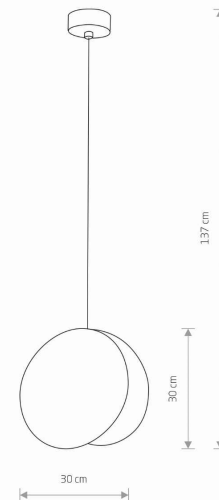

LUMINAIRE MODEL

**WHEEL**  
**9033**

CATALOGUE GROUP  
COUNTRY OF ORIGIN

—  
**MADE IN POLAND**

LIGHT SOURCE **E27**  
LIGHT SOURCES TYPE **Replaceable**  
MAXIMUM WATTAGE **10W only LED**  
LAMP INCLUDES SOURCE OF LIGHT **No**  
NUMBER OF LIGHT SOURCES **1**  
IP **IP20**  
**Interior use**

PACKAGE DIMENSIONS (L/W/H) **31cm/31cm/11cm**

NET/GROSS WEIGHT **0,95kg/1,26kg**

ASSEMBLY METHOD **Bridge**

LEADING/SUPPLEMENTARY COLOR **Black**

MATERIALS **Plywood, Painted steel**

STYLE **Modern**

ELECTRICAL SECURITY CLASS **I**

POWER SUPPLY **~220-230V/50/60Hz**

DIMENSIONS

5 903139903394