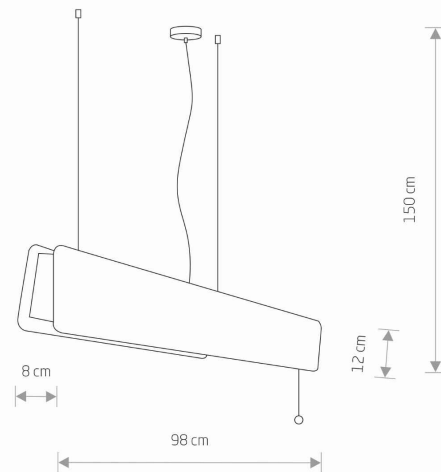

Interior use

PACKAGE DIMENSIONS
(L/W/H)

105cm/8.5cm/13.5cm

NET/GROSS WEIGHT

3.24kg/3.44kg

ASSEMBLY METHOD

Bridge

LEADING/SUPPLEMENTARY COLOR

220-230V/50/60Hz

DIMENSIONS

5 903139752299