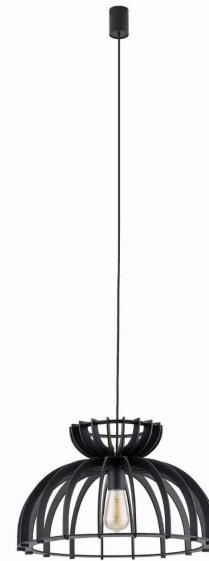

LUMINAIRE MODEL

**KYMI C**  
**10575**

CATALOGUE GROUP  
COUNTRY OF ORIGIN

—  
**MADE IN POLAND**

LIGHT SOURCE **E27**  
 LIGHT SOURCES TYPE **Replaceable**  
 MAXIMUM WATTAGE **25W only LED**  
 LAMP INCLUDES SOURCE OF LIGHT **No**  
 NUMBER OF LIGHT SOURCES **1**  
 IP **IP20**  
**Interior use**

PACKAGE DIMENSIONS (L/W/H) **49cm/49cm/32cm**  
 NET/GROSS WEIGHT **1.05kg/2.12kg**  
 ASSEMBLY METHOD **Direct assembly**  
 LEADING/SUPPLEMENTARY COLOR **Black**  
 MATERIALS **Plywood, Painted steel, Braided cable**  
 STYLE **Scandinavian**  
 ELECTRICAL SECURITY CLASS **I**  
 POWER SUPPLY **~220-230V/50/60Hz**

**DIMENSIONS**

5 9 0 3 1 3 9 1 0 5 7 5 0