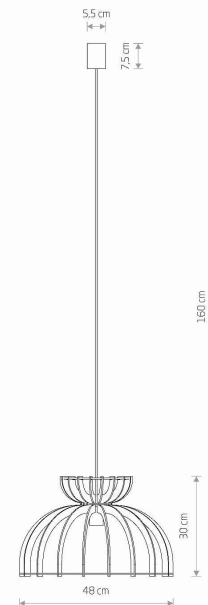

LUMINAIRE MODEL

**KYMI C**  
**10575**

CATALOGUE GROUP  
COUNTRY OF ORIGIN

—  
**MADE IN POLAND**

LIGHT SOURCE **E27**  
 LIGHT SOURCES TYPE **Replaceable**  
 MAXIMUM WATTAGE **25W only LED**  
 LAMP INCLUDES SOURCE OF LIGHT **No**  
 NUMBER OF LIGHT SOURCES **1**  
 IP **IP20**  
**Interior use**

PACKAGE DIMENSIONS (L/W/H) **49cm/49cm/32cm**  
 NET/GROSS WEIGHT **1.05kg/2.12kg**  
 ASSEMBLY METHOD **Direct assembly**  
 LEADING/SUPPLEMENTARY COLOR **Black**  
 MATERIALS **Plywood, Painted steel, Braided cable**  
 STYLE **Scandinavian**  
 ELECTRICAL SECURITY CLASS **I**  
 POWER SUPPLY **~220-230V/50/60Hz**

**DIMENSIONS**

5 9 0 3 1 3 9 1 0 5 7 5 0