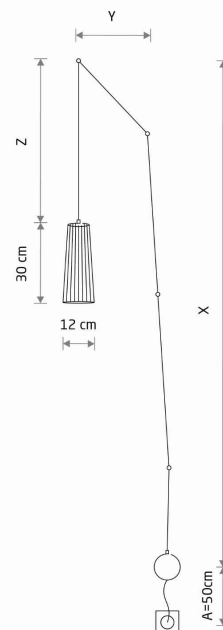

LUMINAIRE MODEL

DOVER
9263

CATALOGUE GROUP
COUNTRY OF ORIGIN

—
MADE IN POLAND

LIGHT SOURCE **GU10**
 LIGHT SOURCES TYPE **Replaceable**
 MAXIMUM WATTAGE **10W only LED**
 LAMP INCLUDES SOURCE OF LIGHT **No**
 NUMBER OF LIGHT SOURCES **2**
 IP **IP20**
Interior use

PACKAGE DIMENSIONS (L/W/H) **40cm/20cm/19cm**

NET/GROSS WEIGHT **1.36kg/1.68kg**

ASSEMBLY METHOD **Bridge + conductor with plug**

LEADING/SUPPLEMENTARY COLOR **Black, Brass**

SWITCH **Yes**

MATERIALS **Plywood, Braided cable, Painted steel**

STYLE **Scandinavian**

ELECTRICAL SECURITY CLASS **I**

POWER SUPPLY **~220-230V/50/60Hz**

DIMENSIONS

X+Y+Z=max 450 cm
X+Y+Z+A=max 500 cm

5 903139926393