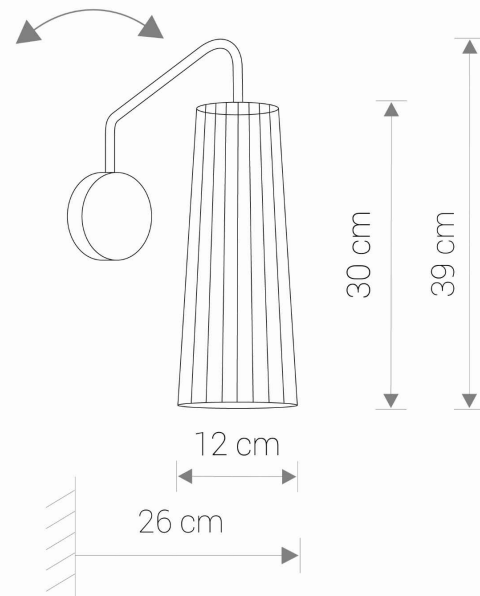

LUMINAIRE MODEL

DOVER
9261

CATALOGUE GROUP
COUNTRY OF ORIGIN

—
MADE IN POLAND

LIGHT SOURCE **GU10**
 LIGHT SOURCES TYPE **Replaceable**
 MAXIMUM WATTAGE **10W only LED**
 LAMP INCLUDES SOURCE OF LIGHT **No**
 NUMBER OF LIGHT SOURCES **1**
 IP **IP20**
Interior use

PACKAGE DIMENSIONS (L/W/H) **35cm/26cm/13cm**

NET/GROSS WEIGHT **0.475kg/0.695kg**

ASSEMBLY METHOD **Direct assembly**

LEADING/SUPPLEMENTARY COLOR **Natural wood, White**

MATERIALS **Plywood, Painted steel**

STYLE **Scandinavian**

ELECTRICAL SECURITY CLASS **I**

POWER SUPPLY **~220-230V/50/60Hz**

DIMENSIONS

5 903139926195