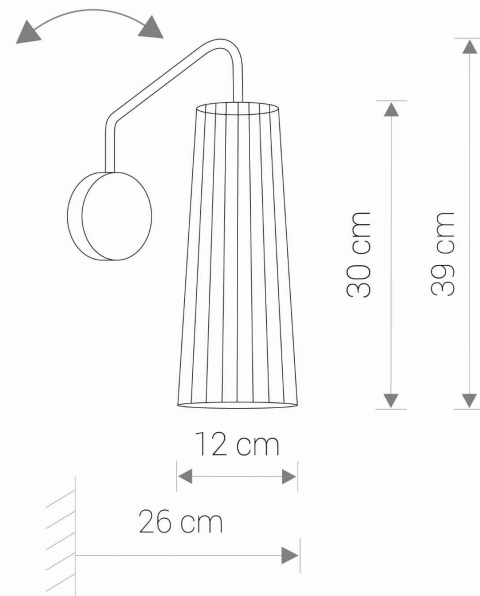

LUMINAIRE MODEL

DOVER
9266

CATALOGUE GROUP
COUNTRY OF ORIGIN

—
MADE IN POLAND

LIGHT SOURCE **GU10**
 LIGHT SOURCES TYPE **Replaceable**
 MAXIMUM WATTAGE **10W only LED**
 LAMP INCLUDES SOURCE OF LIGHT **No**
 NUMBER OF LIGHT SOURCES **1**
 IP **IP20**
Interior use

PACKAGE DIMENSIONS (L/W/H) **35cm/26cm/13cm**

NET/GROSS WEIGHT **0.475kg/0.695kg**

ASSEMBLY METHOD **Direct assembly**

LEADING/SUPPLEMENTARY COLOR **Black**

MATERIALS **Plywood, Painted steel**

STYLE **Scandinavian**

ELECTRICAL SECURITY CLASS **I**

POWER SUPPLY **~220-230V/50/60Hz**

DIMENSIONS

5 903139926690