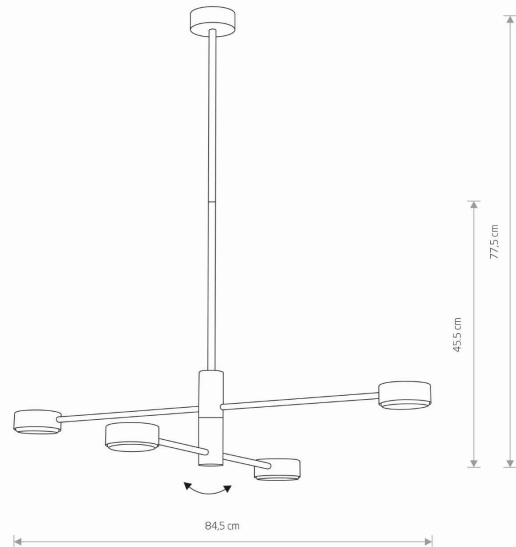

LUMINAIRE MODEL

ORBIT
7941

CATALOGUE GROUP
COUNTRY OF ORIGIN

—
MADE IN POLAND

LIGHT SOURCE **GX53**
 LIGHT SOURCES TYPE **Replaceable**
 MAXIMUM WATTAGE **12W only LED**
 LAMP INCLUDES SOURCE OF LIGHT **No**
 NUMBER OF LIGHT SOURCES **4**
 IP **IP20**
Interior use

PACKAGE DIMENSIONS (L/W/H) **87cm/22cm/11cm**

NET/GROSS WEIGHT **1.58kg/2kg**

ASSEMBLY METHOD **Direct assembly**

LEADING/SUPPLEMENTARY COLOR **White**

MATERIALS **Painted steel**

STYLE **Modern**

ELECTRICAL SECURITY CLASS **I**

POWER SUPPLY **220-230V/50/60Hz**

DIMENSIONS

5 903139794190