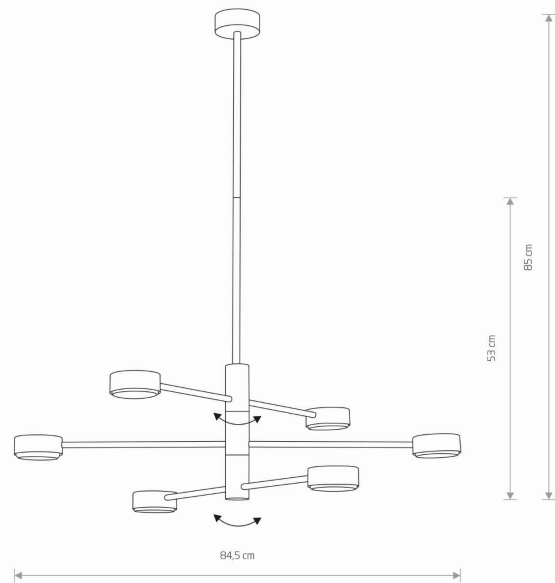

LUMINAIRE MODEL

ORBIT
7942

CATALOGUE GROUP
COUNTRY OF ORIGIN

—
MADE IN POLAND

LIGHT SOURCE **GX53**
 LIGHT SOURCES TYPE **Replaceable**
 MAXIMUM WATTAGE **12W only LED**
 LAMP INCLUDES SOURCE OF LIGHT **No**
 NUMBER OF LIGHT SOURCES **6**
 IP **IP20**
Interior use

PACKAGE DIMENSIONS (L/W/H) **86cm/33cm/11cm**
 NET/GROSS WEIGHT **2.1kg/2.7kg**
 ASSEMBLY METHOD **Direct assembly**
 LEADING/SUPPLEMENTARY COLOR **White**
 MATERIALS **Painted steel**
 STYLE **Modern**
 ELECTRICAL SECURITY CLASS **I**
 POWER SUPPLY **220-230V/50/60Hz**

DIMENSIONS

5 903139794299