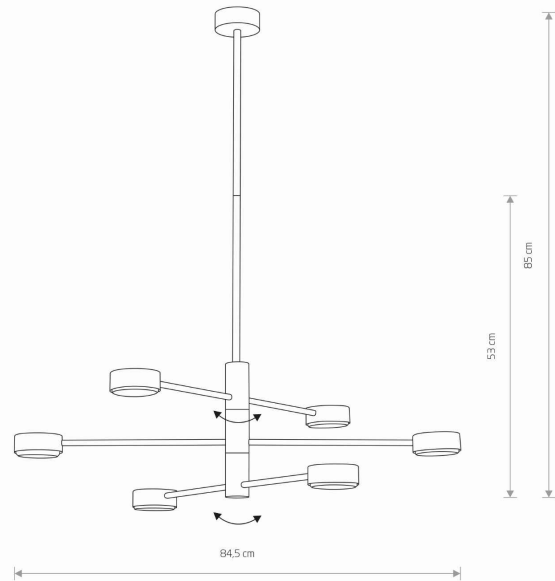

LUMINAIRE MODEL

**ORBIT**  
**7946**

CATALOGUE GROUP  
COUNTRY OF ORIGIN

—  
**MADE IN POLAND**

LIGHT SOURCE **GX53**  
 LIGHT SOURCES TYPE **Replaceable**  
 MAXIMUM WATTAGE **12W only LED**  
 LAMP INCLUDES SOURCE OF LIGHT **No**  
 NUMBER OF LIGHT SOURCES **6**  
 IP **IP20**  
**Interior use**

PACKAGE DIMENSIONS (L/W/H) **86cm/33cm/11cm**  
 NET/GROSS WEIGHT **2.1kg/2.7kg**  
 ASSEMBLY METHOD **Direct assembly**  
 LEADING/SUPPLEMENTARY COLOR **Black**  
 MATERIALS **Painted steel**  
 STYLE **Modern**  
 ELECTRICAL SECURITY CLASS **I**  
 POWER SUPPLY **220-230V/50/60Hz**

**DIMENSIONS**

5 9 0 3 1 3 9 7 9 4 6 9 5