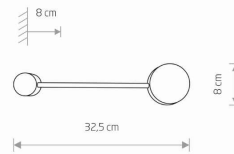

PACKAGE DIMENSIONS (L/W/H) **35.7cm/10.2cm/10.8cm**

NET/GROSS WEIGHT **0.39kg/0.51kg**

ASSEMBLY METHOD **Bridge**

LEADING/SUPPLEMENTARY COLOR **White**

MATERIALS **Painted steel**

STYLE **Modern**

ELECTRICAL SECURITY CLASS **I**

POWER SUPPLY **220-230V/50/60Hz**

DIMENSIONS

5 9 0 3 1 3 9 7 8 0 3 9 1