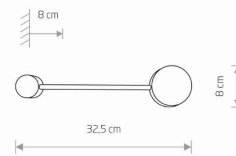

LUMINAIRE MODEL

ORBIT
7806

CATALOGUE GROUP
COUNTRY OF ORIGIN

—
MADE IN POLAND

LIGHT SOURCE **GX53**
 LIGHT SOURCES TYPE **Replaceable**
 MAXIMUM WATTAGE **12W only LED**
 LAMP INCLUDES SOURCE OF LIGHT **No**
 NUMBER OF LIGHT SOURCES **1**
 IP **IP20**
Interior use

PACKAGE DIMENSIONS (L/W/H) **35.7cm/10.2cm/10.8cm**

NET/GROSS WEIGHT **0.39kg/0.51kg**

ASSEMBLY METHOD **Bridge**

LEADING/SUPPLEMENTARY COLOR **Black**

MATERIALS **Painted steel**

STYLE **Modern**

ELECTRICAL SECURITY CLASS **I**

POWER SUPPLY **220-230V/50/60Hz**

DIMENSIONS

5 903139780698