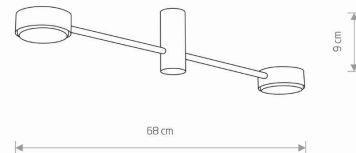

LUMINAIRE MODEL

ORBIT
7938

CATALOGUE GROUP
COUNTRY OF ORIGIN

—
MADE IN POLAND

LIGHT SOURCE **GX53**
LIGHT SOURCES TYPE **Replaceable**
MAXIMUM WATTAGE **12W only LED**
LAMP INCLUDES SOURCE OF LIGHT **No**
NUMBER OF LIGHT SOURCES **2**
IP **IP20**
Interior use

PACKAGE DIMENSIONS (L/W/H) **72.5cm/10.5cm/10.8cm**

NET/GROSS WEIGHT **0.53kg/0.75kg**

ASSEMBLY METHOD **Bridge**

LEADING/SUPPLEMENTARY COLOR **White**

MATERIALS **Painted steel**

STYLE **Modern**

ELECTRICAL SECURITY CLASS **I**

POWER SUPPLY **220-230V/50/60Hz**

DIMENSIONS

5 9 0 3 1 3 9 7 9 3 8 9 6