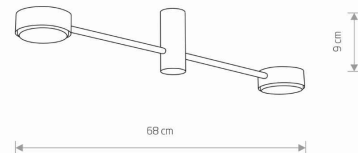

LUMINAIRE MODEL

ORBIT
7943

CATALOGUE GROUP
COUNTRY OF ORIGIN

—
MADE IN POLAND

LIGHT SOURCE **GX53**
 LIGHT SOURCES TYPE **Replaceable**
 MAXIMUM WATTAGE **12W only LED**
 LAMP INCLUDES SOURCE OF LIGHT **No**
 NUMBER OF LIGHT SOURCES **2**
 IP **IP20**
Interior use

PACKAGE DIMENSIONS (L/W/H) **72.5cm/10.5cm/10.8cm**

NET/GROSS WEIGHT **0.53kg/0.75kg**

ASSEMBLY METHOD **Bridge**

LEADING/SUPPLEMENTARY COLOR **Black**

MATERIALS **Painted steel**

STYLE **Modern**

ELECTRICAL SECURITY CLASS **I**

POWER SUPPLY **220-230V/50/60Hz**

DIMENSIONS

5 903139794398