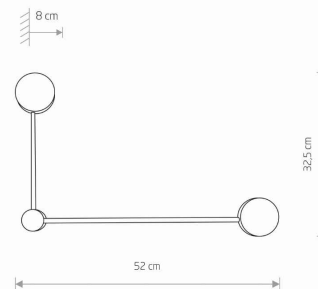

LUMINAIRE MODEL

**ORBIT**  
**7801**

CATALOGUE GROUP  
COUNTRY OF ORIGIN

—  
**MADE IN POLAND**

LIGHT SOURCE **GX53**  
 LIGHT SOURCES TYPE **Replaceable**  
 MAXIMUM WATTAGE **12W only LED**  
 LAMP INCLUDES SOURCE OF LIGHT **No**  
 NUMBER OF LIGHT SOURCES **2**  
 IP **IP20**  
**Interior use**

PACKAGE DIMENSIONS (L/W/H) **35cm/54cm/10cm**

NET/GROSS WEIGHT **0.545kg/0.8kg**

ASSEMBLY METHOD **Bridge**

LEADING/SUPPLEMENTARY COLOR **White**

MATERIALS **Painted steel**

STYLE **Modern**

ELECTRICAL SECURITY CLASS **I**

POWER SUPPLY **220-230V/50/60Hz**

**DIMENSIONS**

5 903139780193