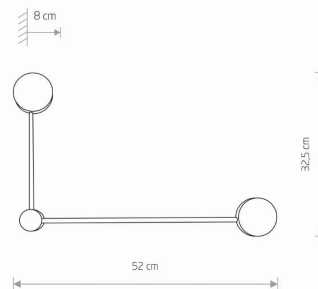

LUMINAIRE MODEL

ORBIT
7804

CATALOGUE GROUP
COUNTRY OF ORIGIN

—
MADE IN POLAND

LIGHT SOURCE **GX53**
 LIGHT SOURCES TYPE **Replaceable**
 MAXIMUM WATTAGE **12W only LED**
 LAMP INCLUDES SOURCE OF LIGHT **No**
 NUMBER OF LIGHT SOURCES **2**
 IP **IP20**
Interior use

PACKAGE DIMENSIONS (L/W/H) **35cm/54cm/10cm**

NET/GROSS WEIGHT **0.545kg/0.8kg**

ASSEMBLY METHOD **Bridge**

LEADING/SUPPLEMENTARY COLOR **Black**

MATERIALS **Painted steel**

STYLE **Modern**

ELECTRICAL SECURITY CLASS **I**

POWER SUPPLY **220-230V/50/60Hz**

DIMENSIONS

5 903139780490