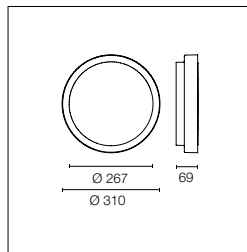

Platter 310 Grey / Brown Brick

Sorgente a LED inclusa.
Alimentazione elettrica 220-240V ON/ OFF e dimmerabile 1-10V o DALI integrata. Dotata di passacavo IP65, per cavi in gomma 5mm< ϕ <10mm e una morsetteria a 2 poli a connessione rapida. Per garantire la tenuta del passacavo è consigliabile utilizzare cavi elettrici flessibili idonei all'impiego in ambienti esterni.

LED source included. Integrated power supply 220-240V ON/OFF and dimmable 1-10V or DALI. With IP65 cable guide for rubber cables 5mm< ϕ <10mm and a 2-pole connection box for a fast connection. To ensure the tightness of the cable guide it's recommended to use flexible electric cables suitable for exterior use.

Mid-Power Led: 18W - 1874 lm $\neq$ OUTPUT 1150 lm - 2700K/CRI 80 - 220 $\div$ 240V / 18W - 2015 lm $\neq$ OUTPUT 1237 lm - 3000K/CRI 80 - 220 $\div$ 240V / 18W - 2168 lm $\neq$ OUTPUT 1330 lm - 4000K/CRI 80 - 220 $\div$ 240V

2700K

Non Dimmable

1. FA533321
- 1-10V
3. FA533321-310
4. Dali
5. FA533321-300

3000K

Non Dimmable

1. FA533331
- 1-10V
3. FA533331-310
4. Dali
5. FA533331-300

4000K

Non Dimmable

1. FA533341
- 1-10V
3. FA533341-310
4. Dali
5. FA533341-300