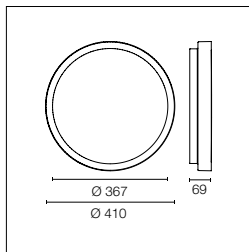

Platter 410 Grey / Brown Brick

Sorgente a LED inclusa.
Alimentazione elettrica 220-240V ON/ OFF e dimmerabile 1-10V o DALI integrata. Dotata di passacavo IP65, per cavi in gomma 5mmϕ<math><10\text{mm}</math> e una morsettiere a 2 poli a connessione rapida. Per garantire la tenuta del passacavo è consigliabile utilizzare cavi elettrici flessibili idonei all'impiego in ambienti esterni.

LED source included. Integrated power supply 220-240V ON/OFF and dimmable 1-10V or DALI. With IP65 cable guide for rubber cables 5mmϕ<math><10\text{mm}</math> and a 2-pole connection box for a fast connection. To ensure the tightness of the cable guide it's recommended to use flexible electric cables suitable for exterior use.

Mid-Power Led: 34W - 3590 lm $\neq$ OUTPUT 2345 lm - 2700K/CRI 80 - 220÷240V / 34W - 3860 lm $\neq$ OUTPUT 2521 lm - 3000K/CRI 80 - 220÷240V / 34W - 4152 lm $\neq$ OUTPUT 2712 lm - 4000K/CRI 80 - 220÷240V

2700K

Non Dimmable

- FA533421
- 1-10V
- FA533421-310
- Dali
- FA533421-300

3000K

Non Dimmable

- FA533431
- 1-10V
- FA533431-310
- Dali
- FA533431-300

4000K

Non Dimmable

- FA533441
- 1-10V
- FA533441-310
- Dali
- FA533441-300