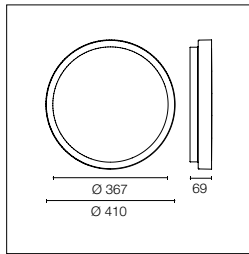

Platter 410

Sorgente a LED inclusa.
Alimentazione elettrica 220-240V ON/ OFF e dimmerabile 1-10V o DALI integrata. Dotata di passacavo IP65, per cavi in gomma 5mmϕ<math><10\text{mm}</math> e una morsettiere a 2 poli a connessione rapida. Per garantire la tenuta del passacavo è consigliabile utilizzare cavi elettrici flessibili idonei all'impiego in ambienti esterni.

LED source included. Integrated power supply 220-240V ON/OFF and dimmable 1-10V or DALI. With IP65 cable guide for rubber cables 5mmϕ<math><10\text{mm}</math> and a 2-pole connection box for a fast connection. To ensure the tightness of the cable guide it's recommended to use flexible electric cables suitable for exterior use.

Mid-Power Led: 34W - 3590 lm $\neq$ OUTPUT 2345 lm - 2700K/CRI 80 - 220÷240V / 34W - 3860 lm $\neq$ OUTPUT 2521 lm - 3000K/CRI 80 - 220÷240V / 34W - 4152 lm $\neq$ OUTPUT 2712 lm - 4000K/CRI 80 - 220÷240V

2700K

Non Dimmable

- FA53305201
- FA53305206
- FA53305212
- FA53305218
- FA53305230
- FA53305233

1-10V

- FA53305201-310
- FA53305206-310
- FA53305212-310
- FA53305218-310
- FA53305230-310
- FA53305233-310

Dali

- FA53305201-300
- FA53305206-300
- FA53305212-300
- FA53305218-300
- FA53305230-300
- FA53305233-300

3000K

Non Dimmable

- FA53302201
- FA53302206
- FA53302212
- FA53302218
- FA53302230
- FA53302233

1-10V

- FA53302201-310
- FA53302206-310
- FA53302212-310
- FA53302218-310
- FA53302230-310
- FA53302233-310

Dali

- FA53302201-300
- FA53302206-300
- FA53302212-300
- FA53302218-300
- FA53302230-300
- FA53302233-300

4000K

Non Dimmable

- FA53302101
- FA53302106
- FA53302112
- FA53302118
- FA53302130
- FA53302133

1-10V

- FA53302101-310
- FA53302106-310
- FA53302112-310
- FA53302118-310
- FA53302130-310
- FA53302133-310

Dali

- FA53302101-300
- FA53302106-300
- FA53302112-300
- FA53302118-300
- FA53302130-300
- FA53302133-300