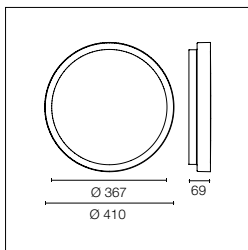

Platter 410 Deep Brown / Pale Brown

Sorgente a LED inclusa. Alimentazione elettrica 220-240V ON/ OFF e dimmerabile 1-10V o DALI integrata. Dotata di passacavo IP65, per cavi in gomma 5mm< ϕ <10mm e una morsettiera a 2 poli a connessione rapida. Per garantire la tenuta del passacavo è consigliabile utilizzare cavi elettrici flessibili idonei all'impiego in ambienti esterni.

LED source included. Integrated power supply 220-240V ON/OFF and dimmable 1-10V or DALI. With IP65 cable guide for rubber cables 5mm< ϕ <10mm and a 2-pole connection box for a fast connection. To ensure the tightness of the cable guide it's recommended to use flexible electric cables suitable for exterior use.

Mid-Power Led: 34W - 3590 lm $\neq$ OUTPUT 2345 lm - 2700K/CRI 80 - 220 $\pm$ 240V / 34W - 3860 lm $\neq$ OUTPUT 2521 lm - 3000K/CRI 80 - 220 $\pm$ 240V / 34W - 4152 lm $\neq$ OUTPUT 2712 lm - 4000K/CRI 80 - 220 $\pm$ 240V

2700K

Non Dimmable

- FA533423
- 1-10V
- FA533423-310
- Dali
- FA533423-300

3000K

Non Dimmable

- FA533433
- 1-10V
- FA533433-310
- Dali
- FA533433-300

4000K

Non Dimmable

- FA533443
- 1-10V
- FA533443-310
- Dali
- FA533443-300