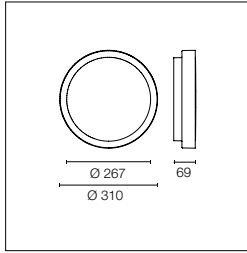

Platter 310

Sorgente a LED inclusa.
Alimentazione elettrica 220-240V ON/ OFF e dimmerabile 1-10V o DALI integrata. Dotata di passacavo IP65, per cavi in gomma 5mm< ϕ <10mm e una morsetteria a 2 poli a connessione rapida. Per garantire la tenuta del passacavo è consigliabile utilizzare cavi elettrici flessibili idonei all'impiego in ambienti esterni.

LED source included. Integrated power supply 220-240V ON/OFF and dimmable 1-10V or DALI. With IP65 cable guide for rubber cables 5mm< ϕ <10mm and a 2-pole connection box for a fast connection. To ensure the tightness of the cable guide it's recommended to use flexible electric cables suitable for exterior use.

Mid-Power Led: 18W - 1874 lm $\neq$ OUTPUT 1150 lm - 2700K/CRI 80 - 220 $\div$ 240V / 18W - 2015 lm $\neq$ OUTPUT 1237 lm - 3000K/CRI 80 - 220 $\div$ 240V / 18W - 2168 lm $\neq$ OUTPUT 1330 lm - 4000K/CRI 80 - 220 $\div$ 240V

2700K

Non Dimmable

1. FA53305101
   - FA53305106
   - FA53305112
   - FA53305118
   - FA53305130
   - FA53305133
- 1-10V
3. FA53305101-310
   - FA53305106-310
   - FA53305112-310
   - FA53305118-310
   - FA53305130-310
   - FA53305133-310

Dali

- FA53305101-300
- FA53305106-300
- FA53305112-300
- FA53305118-300
- FA53305130-300
- FA53305133-300

3000K

Non Dimmable

1. FA53301201
   - FA53301206
   - FA53301212
   - FA53301218
   - FA53301230
   - FA53301233
- 1-10V
3. FA53301201-310
   - FA53301206-310
   - FA53301212-310
   - FA53301218-310
   - FA53301230-310
   - FA53301233-310

Dali

- FA53301201-300
- FA53301206-300
- FA53301212-300
- FA53301218-300
- FA53301230-300
- FA53301233-300

4000K

Non Dimmable

1. FA53301101
   - FA53301106
   - FA53301112
   - FA53301118
   - FA53301130
   - FA53301133
- 1-10V
3. FA53301101-310
   - FA53301106-310
   - FA53301112-310
   - FA53301118-310
   - FA53301130-310
   - FA53301133-310

Dali

- FA53301101-300
- FA53301106-300
- FA53301112-300
- FA53301118-300
- FA53301130-300
- FA53301133-300