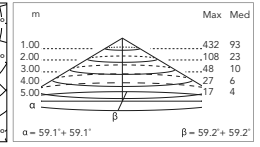

Platter 310

Sorgente a LED inclusa.
Alimentazione elettrica 220-240V ON/ OFF e dimmerabile 1-10V o DALI integrata. Dotata di passacavo IP65, per cavi in gomma 5mm< ϕ <10mm e una morsetteria a 2 poli a connessione rapida. Per garantire la tenuta del passacavo è consigliabile utilizzare cavi elettrici flessibili idonei all'impiego in ambienti esterni.

LED source included. Integrated power supply 220-240V ON/OFF and dimmable 1-10V or DALI. With IP65 cable guide for rubber cables 5mm< ϕ <10mm and a 2-pole connection box for a fast connection. To ensure the tightness of the cable guide it's recommended to use flexible electric cables suitable for exterior use.

Mid-Power Led: 18W - 1874 lm $\neq$ OUTPUT 1150 lm - 2700K/CRI 80 - 220 $\div$ 240V / 18W - 2015 lm $\neq$ OUTPUT 1237 lm - 3000K/CRI 80 - 220 $\div$ 240V / 18W - 2168 lm $\neq$ OUTPUT 1330 lm - 4000K/CRI 80 - 220 $\div$ 240V

2700K

Non Dimmable

1. FA53305101
   - FA53305106
   - FA53305112
   - FA53305118
   - FA53305130
   - FA53305133
- 1-10V
3. FA53305101-310
   - FA53305106-310
   - FA53305112-310
   - FA53305118-310
   - FA53305130-310
   - FA53305133-310

Dali

- FA53305101-300
- FA53305106-300
- FA53305112-300
- FA53305118-300
- FA53305130-300
- FA53305133-300

3000K

Non Dimmable

1. FA53301201
   - FA53301206
   - FA53301212
   - FA53301218
   - FA53301230
   - FA53301233
- 1-10V
3. FA53301201-310
   - FA53301206-310
   - FA53301212-310
   - FA53301218-310
   - FA53301230-310
   - FA53301233-310

Dali

- FA53301201-300
- FA53301206-300
- FA53301212-300
- FA53301218-300
- FA53301230-300
- FA53301233-300

4000K

Non Dimmable

1. FA53301101
   - FA53301106
   - FA53301112
   - FA53301118
   - FA53301130
   - FA53301133
- 1-10V
3. FA53301101-310
   - FA53301106-310
   - FA53301112-310
   - FA53301118-310
   - FA53301130-310
   - FA53301133-310

Dali