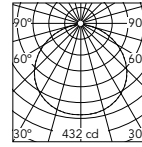

Platter 310

Sorgente a LED inclusa.
Alimentazione elettrica 220-240V ON/ OFF e dimmerabile 1-10V o DALI integrata. Dotata di passacavo IP65, per cavi in gomma 5mm< ϕ <10mm e una morsetteria a 2 poli a connessione rapida. Per garantire la tenuta del passacavo è consigliabile utilizzare cavi elettrici flessibili idonei all'impiego in ambienti esterni.

LED source included. Integrated power supply 220-240V ON/OFF and dimmable 1-10V or DALI. With IP65 cable guide for rubber cables 5mm< ϕ <10mm and a 2-pole connection box for a fast connection. To ensure the tightness of the cable guide it's recommended to use flexible electric cables suitable for exterior use.

Mid-Power Led: 18W - 1874 lm $\neq$ OUTPUT 1150 lm - 2700K/CRI 80 - 220 $\div$ 240V / 18W - 2015 lm $\neq$ OUTPUT 1237 lm - 3000K/CRI 80 - 220 $\div$ 240V / 18W - 2168 lm $\neq$ OUTPUT 1330 lm - 4000K/CRI 80 - 220 $\div$ 240V

2700K

Non Dimmable

1. FA53305101
   - FA53305106
   - FA53305112
   - FA53305118
   - FA53305130
   - FA53305133
- 1-10V
3. FA53305101-310
   - FA53305106-310
   - FA53305112-310
   - FA53305118-310
   - FA53305130-310
   - FA53305133-310

Dali

- FA53305101-300
- FA53305106-300
- FA53305112-300
- FA53305118-300
- FA53305130-300
- FA53305133-300

3000K

Non Dimmable

1. FA53301201
   - FA53301206
   - FA53301212
   - FA53301218
   - FA53301230
   - FA53301233
- 1-10V
3. FA53301201-310
   - FA53301206-310
   - FA53301212-310
   - FA53301218-310
   - FA53301230-310
   - FA53301233-310

Dali

- FA53301201-300
- FA53301206-300
- FA53301212-300
- FA53301218-300
- FA53301230-300
- FA53301233-300

4000K

Non Dimmable

1. FA53301101
   - FA53301106
   - FA53301112
   - FA53301118
   - FA53301130
   - FA53301133
- 1-10V
3. FA53301101-310
   - FA53301106-310
   - FA53301112-310
   - FA53301118-310
   - FA53301130-310
   - FA53301133-310

Dali