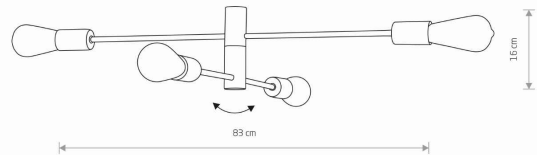

LUMINAIRE MODEL

ROTOR
7936

CATALOGUE GROUP
COUNTRY OF ORIGIN

—
MADE IN POLAND

LIGHT SOURCE **E27**
 LIGHT SOURCES TYPE **Replaceable**
 MAXIMUM WATTAGE **25W only LED**
 LAMP INCLUDES SOURCE OF LIGHT **No**
 NUMBER OF LIGHT SOURCES **4**
 IP **IP20**
Interior use

PACKAGE DIMENSIONS (L/W/H) **86cm/19cm/6cm**
 NET/GROSS WEIGHT **0,99kg/1,33kg**
 ASSEMBLY METHOD **Direct assembly**
 LEADING/SUPPLEMENTARY COLOR **Black,Gold**
 MATERIALS **Painted steel**
 STYLE **Modern**
 ELECTRICAL SECURITY CLASS **I**
 POWER SUPPLY **220-230V/50/60Hz**

DIMENSIONS

5 903139793698