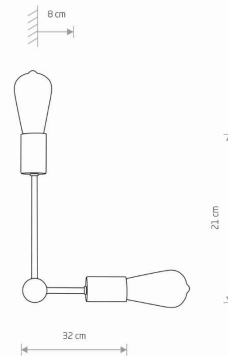

LUMINAIRE MODEL

ROTOR
7933

CATALOGUE GROUP
COUNTRY OF ORIGIN

—
MADE IN POLAND

LIGHT SOURCE **E27**
LIGHT SOURCES TYPE **Replaceable**
MAXIMUM WATTAGE **25W only LED**
LAMP INCLUDES SOURCE OF LIGHT **No**
NUMBER OF LIGHT SOURCES **2**
IP **IP20**
Interior use

PACKAGE DIMENSIONS (L/W/H) **35cm/23cm/10cm**

NET/GROSS WEIGHT **0,47kg/0,75kg**

ASSEMBLY METHOD **Direct assembly**

LEADING/SUPPLEMENTARY COLOR **Black,Gold**

MATERIALS **Painted steel**

STYLE **Modern**

ELECTRICAL SECURITY CLASS **I**

POWER SUPPLY **220-230V/50/60Hz**

DIMENSIONS

5 903139793391