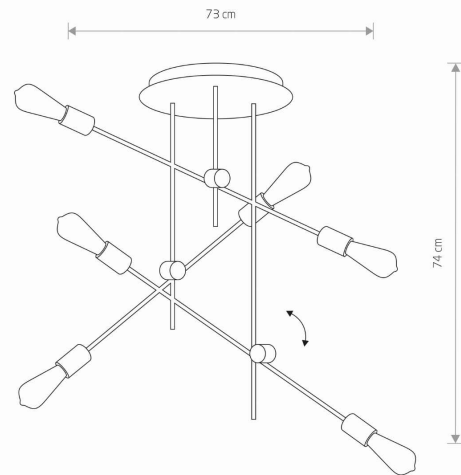

LUMINAIRE MODEL

AXIS
9297

CATALOGUE GROUP
COUNTRY OF ORIGIN

—
MADE IN POLAND

LIGHT SOURCE **E27**
 LIGHT SOURCES TYPE **Replaceable**
 MAXIMUM WATTAGE **25W only LED**
 LAMP INCLUDES SOURCE OF LIGHT **No**
 NUMBER OF LIGHT SOURCES **6**
 IP **IP20**
Interior use

PACKAGE DIMENSIONS (L/W/H) **96cm/35cm/10cm**

NET/GROSS WEIGHT **3.2kg/3.8kg**

ASSEMBLY METHOD **Bridge**

LEADING/SUPPLEMENTARY COLOR **Black,Gold**

MATERIALS **Painted steel**

STYLE **Industrial**

ELECTRICAL SECURITY CLASS **I**

POWER SUPPLY **~220-230V/50/60Hz**

DIMENSIONS

5 903139929790