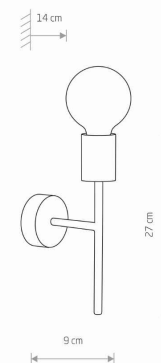

Nowodvorski
LIGHTING

CATALOGUE CARD

LUMINAIRE MODEL

RADIUS
7762

CATALOGUE GROUP
COUNTRY OF ORIGIN

—
MADE IN POLAND

LIGHT SOURCE **E27**
LIGHT SOURCES TYPE **Replaceable**
MAXIMUM WATTAGE **25W only LED**
LAMP INCLUDES SOURCE OF LIGHT **No**
NUMBER OF LIGHT SOURCES **1**
IP **IP20**
Interior use

PACKAGE DIMENSIONS (L/W/H) **28cm/14cm/10cm**

NET/GROSS WEIGHT **0.48kg/0.55kg**

ASSEMBLY METHOD **Direct assembly**

LEADING/SUPPLEMENTARY COLOR **Black**

MATERIALS **Painted steel**

STYLE **Modern**

ELECTRICAL SECURITY CLASS **I**

POWER SUPPLY **220-230V/50/60Hz**

DIMENSIONS

5 9 0 3 1 3 9 7 7 6 2 9 5