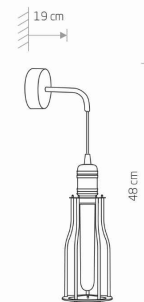

LUMINAIRE MODEL

**WORKSHOP**  
**6605**

CATALOGUE GROUP  
COUNTRY OF ORIGIN

—  
**MADE IN POLAND**

LIGHT SOURCE **E27**  
LIGHT SOURCES TYPE **Replaceable**  
MAXIMUM WATTAGE **25W only LED**  
LAMP INCLUDES SOURCE OF LIGHT **No**  
NUMBER OF LIGHT SOURCES **1**  
IP **IP20**  
**Interior use**

PACKAGE DIMENSIONS (L/W/H) **31,5cm/13,5cm/11,5cm**  
NET/GROSS WEIGHT **0,52kg/0,61kg**  
ASSEMBLY METHOD **Bridge**  
LEADING/SUPPLEMENTARY COLOR **Black, Copper**  
MATERIALS **Painted steel, Copper-clad steel**  
STYLE **Industrial**  
ELECTRICAL SECURITY CLASS **I**  
POWER SUPPLY **~220-230V/50/60Hz**

DIMENSIONS

5 903139660594