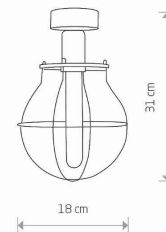

LUMINAIRE MODEL

MANUFACTURE
9741

CATALOGUE GROUP
COUNTRY OF ORIGIN

—
MADE IN POLAND

LIGHT SOURCE **E27**
 LIGHT SOURCES TYPE **Replaceable**
 MAXIMUM WATTAGE **25W only LED**
 LAMP INCLUDES SOURCE OF LIGHT **No**
 NUMBER OF LIGHT SOURCES **1**
 IP **IP20**
Interior use

PACKAGE DIMENSIONS **21cm/21cm/21cm**
(L/W/H)

NET/GROSS WEIGHT **0.4kg/0.58kg**

ASSEMBLY METHOD **Bridge**

LEADING/SUPPLEMENTARY COLOR **Black, Copper**

MATERIALS **Painted steel, Copper-clad steel**

STYLE **Industrial**

ELECTRICAL SECURITY CLASS **I**

POWER SUPPLY **~220-230V/50/60Hz**

DIMENSIONS

5 903139974196