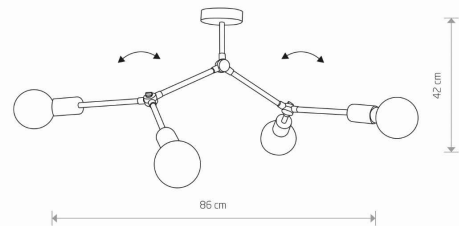

LUMINAIRE MODEL

TWIG
9140

CATALOGUE GROUP
COUNTRY OF ORIGIN

—
MADE IN POLAND

LIGHT SOURCE **E27**
 LIGHT SOURCES TYPE **Replaceable**
 MAXIMUM WATTAGE **25W only LED**
 LAMP INCLUDES SOURCE OF LIGHT **No**
 NUMBER OF LIGHT SOURCES **4**
 IP **IP20**
Interior use

PACKAGE DIMENSIONS (L/W/H) **87cm/23cm/27cm**

NET/GROSS WEIGHT **1,1kg/1,84kg**

ASSEMBLY METHOD **Bridge**

LEADING/SUPPLEMENTARY COLOR **Black**

MATERIALS **Painted steel**

STYLE **Modern**

ELECTRICAL SECURITY CLASS **I**

POWER SUPPLY **~220-230V/50/60Hz**

DIMENSIONS

5 903139914093