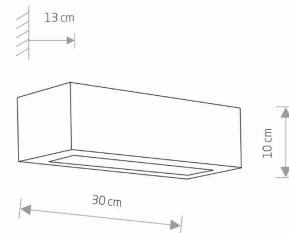

LUMINAIRE MODEL

GIPSY S
2206

CATALOGUE GROUP
COUNTRY OF ORIGIN

—
MADE IN POLAND

LIGHT SOURCE **E27**
LIGHT SOURCES TYPE **Replaceable**
MAXIMUM WATTAGE **15W only LED**
LAMP INCLUDES SOURCE OF LIGHT **No**
NUMBER OF LIGHT SOURCES **1**
IP **IP20**
Interior use

PACKAGE DIMENSIONS (L/W/H) **36cm/21cm/17cm**
NET/GROSS WEIGHT **1,59kg/1,87kg**
ASSEMBLY METHOD **Direct assembly**
LEADING/SUPPLEMENTARY COLOR **White**
MATERIALS **Gypsum, Glass**
STYLE **Modern**
ELECTRICAL SECURITY CLASS **I**
POWER SUPPLY **~220-230V/50/60Hz**

DIMENSIONS

5 9 0 3 1 3 9 2 2 0 6 9 9