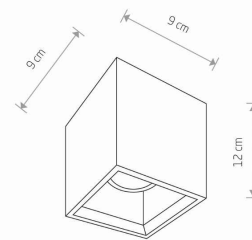

PACKAGE DIMENSIONS (L/W/H) **15,5cm/15,5cm/18cm**

NET/GROSS WEIGHT **1,19kg/1,34kg**

ASSEMBLY METHOD **Direct assembly**

LEADING/SUPPLEMENTARY COLOR **Gray**

MATERIALS **Concrete**

STYLE **Modern**

ELECTRICAL SECURITY CLASS **I**

POWER SUPPLY **~220-230V/50/60Hz**

DIMENSIONS

5 903139938891