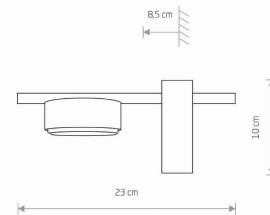

PACKAGE DIMENSIONS (L/W/H) **11.3cm/11.3cm/25cm**

NET/GROSS WEIGHT **0.25kg/0.36kg**

ASSEMBLY METHOD **Bridge**

LEADING/SUPPLEMENTARY COLOR **Black**

MATERIALS **Painted aluminum, Painted steel**

STYLE **Modern**

ELECTRICAL SECURITY CLASS **I**

POWER SUPPLY **~220-230V/50/60Hz**

DIMENSIONS

5 903139826594