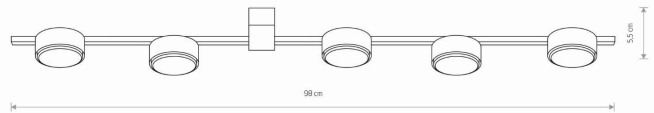

LUMINAIRE MODEL

**PILLS**  
**8262**

CATALOGUE GROUP  
COUNTRY OF ORIGIN

—  
**MADE IN POLAND**

LIGHT SOURCE **GX53**  
 LIGHT SOURCES TYPE **Replaceable**  
 MAXIMUM WATTAGE **12W only LED**  
 LAMP INCLUDES SOURCE OF LIGHT **No**  
 NUMBER OF LIGHT SOURCES **5**  
 IP **IP20**  
**Interior use**

PACKAGE DIMENSIONS (L/W/H) **15cm/8cm/105cm**

NET/GROSS WEIGHT **0.72kg/1.12kg**

ASSEMBLY METHOD **Bridge**

LEADING/SUPPLEMENTARY COLOR **Black**

MATERIALS **Painted aluminum, Painted steel**

STYLE **Modern**

ELECTRICAL SECURITY CLASS **I**

POWER SUPPLY **~220-230V/50/60Hz**

**DIMENSIONS**

5 903139826297