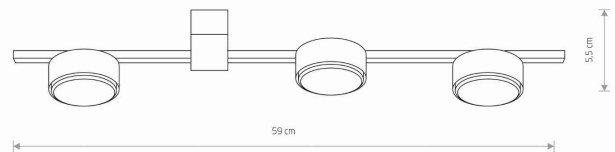

LUMINAIRE MODEL

PILLS
8263

CATALOGUE GROUP
COUNTRY OF ORIGIN

—
MADE IN POLAND

LIGHT SOURCE **GX53**
 LIGHT SOURCES TYPE **Replaceable**
 MAXIMUM WATTAGE **12W only LED**
 LAMP INCLUDES SOURCE OF LIGHT **No**
 NUMBER OF LIGHT SOURCES **3**
 IP **IP20**
Interior use

PACKAGE DIMENSIONS (L/W/H) **61.5cm/14.3cm/7.6cm**

NET/GROSS WEIGHT **0.49kg/0.68kg**

ASSEMBLY METHOD **Bridge**

LEADING/SUPPLEMENTARY COLOR **Black**

MATERIALS **Painted aluminum, Painted steel**

STYLE **Modern**

ELECTRICAL SECURITY CLASS **I**

POWER SUPPLY **~220-230V/50/60Hz**

DIMENSIONS

5 903139826396