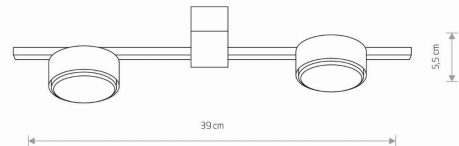

IP

IP20

Interior use

PACKAGE DIMENSIONS
(L/W/H)

14.5cm/7.5cm/40.6cm

NET/GROSS WEIGHT

0.36kg/0.68kg

ASSEMBLY METHOD

Bridge

LEADING/SUPPLEMENTARY COLOR

Black

MATERIALS

Painted aluminum, Painted steel

STYLE

Modern

ELECTRICAL SECURITY CLASS

I

POWER SUPPLY

~220-230V/50/60Hz

DIMENSIONS

5 903139826495