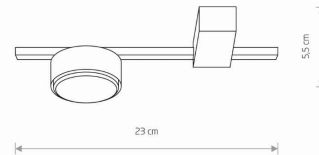

LUMINAIRE MODEL

**PILLS**  
**8266**

CATALOGUE GROUP  
COUNTRY OF ORIGIN

—  
**MADE IN POLAND**

LIGHT SOURCE **GX53**  
LIGHT SOURCES TYPE **Replaceable**  
MAXIMUM WATTAGE **12W only LED**  
LAMP INCLUDES SOURCE OF LIGHT **No**  
NUMBER OF LIGHT SOURCES **1**  
IP **IP20**  
**Interior use**

PACKAGE DIMENSIONS (L/W/H) **11cm/11cm/24cm**

NET/GROSS WEIGHT **0.25kg/0.35kg**

ASSEMBLY METHOD **Bridge**

LEADING/SUPPLEMENTARY COLOR **Black**

MATERIALS **Painted aluminum, Painted steel**

STYLE **Modern**

ELECTRICAL SECURITY CLASS **I**

POWER SUPPLY **~220-230V/50/60Hz**

DIMENSIONS

5 903139826693