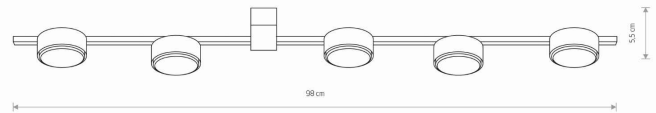

LUMINAIRE MODEL

PILLS
8267

CATALOGUE GROUP
COUNTRY OF ORIGIN

—
MADE IN POLAND

LIGHT SOURCE **GX53**
 LIGHT SOURCES TYPE **Replaceable**
 MAXIMUM WATTAGE **12W only LED**
 LAMP INCLUDES SOURCE OF LIGHT **No**
 NUMBER OF LIGHT SOURCES **5**
 IP **IP20**
Interior use

PACKAGE DIMENSIONS (L/W/H) **15cm/8cm/105cm**

NET/GROSS WEIGHT **0.72kg/1.12kg**

ASSEMBLY METHOD **Bridge**

LEADING/SUPPLEMENTARY COLOR **White**

MATERIALS **Painted aluminum, Painted steel**

STYLE **Modern**

ELECTRICAL SECURITY CLASS **I**

POWER SUPPLY **~220-230V/50/60Hz**

DIMENSIONS

5 903139826792